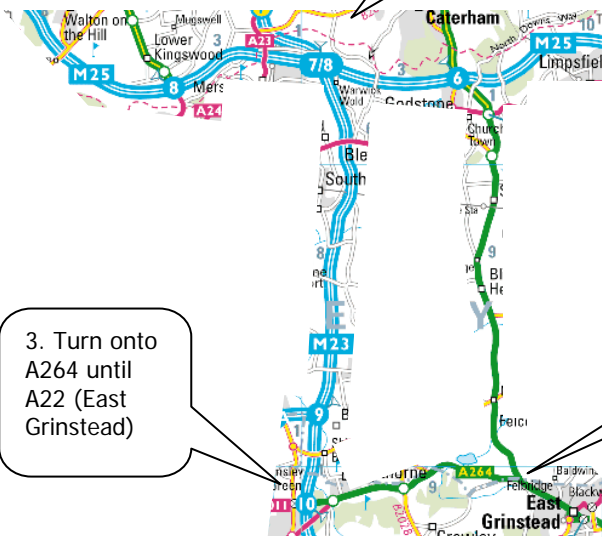

Annan Court

Easons Green, Framfield
Uckfield, East Sussex
TN22 5RE

Centre Manager Office

Tel. 0182 584 0410
Tel. 0182 584 0013
Mob. 078 40 171 082

DRIVING DIRECTIONS

1. Get to M25 direction to M23 (Gatwick Airport)
2. Follow M23 Gatwick until Junction 10 (alternatively, carry on unto junction 6 and take the A22)

3. Turn onto A264 until A22 (East Grinstead)

4. Go past East Grinstead to A22 Eastbourne

PLEASE DO NOT enter or park at Pilgrim's Hall under any circumstance.

You could also look for more detailed directions on the internet:
www.maporama.com
or www.theaa.com

TRAVELING by TRAIN

and then
a short ride in a TAXI

Trains go from Victoria to Uckfield, changing at Oxted or East Croydon (recommended), or take the direct train from London Bridge station) Trains leave 2 minutes and 32 minutes past the hour. Please call British Rail before your journey to confirm train times and that there is no disruptions - Telephone no: 08457 48 49 50 or visit <http://www.nationalrail.co.uk/>